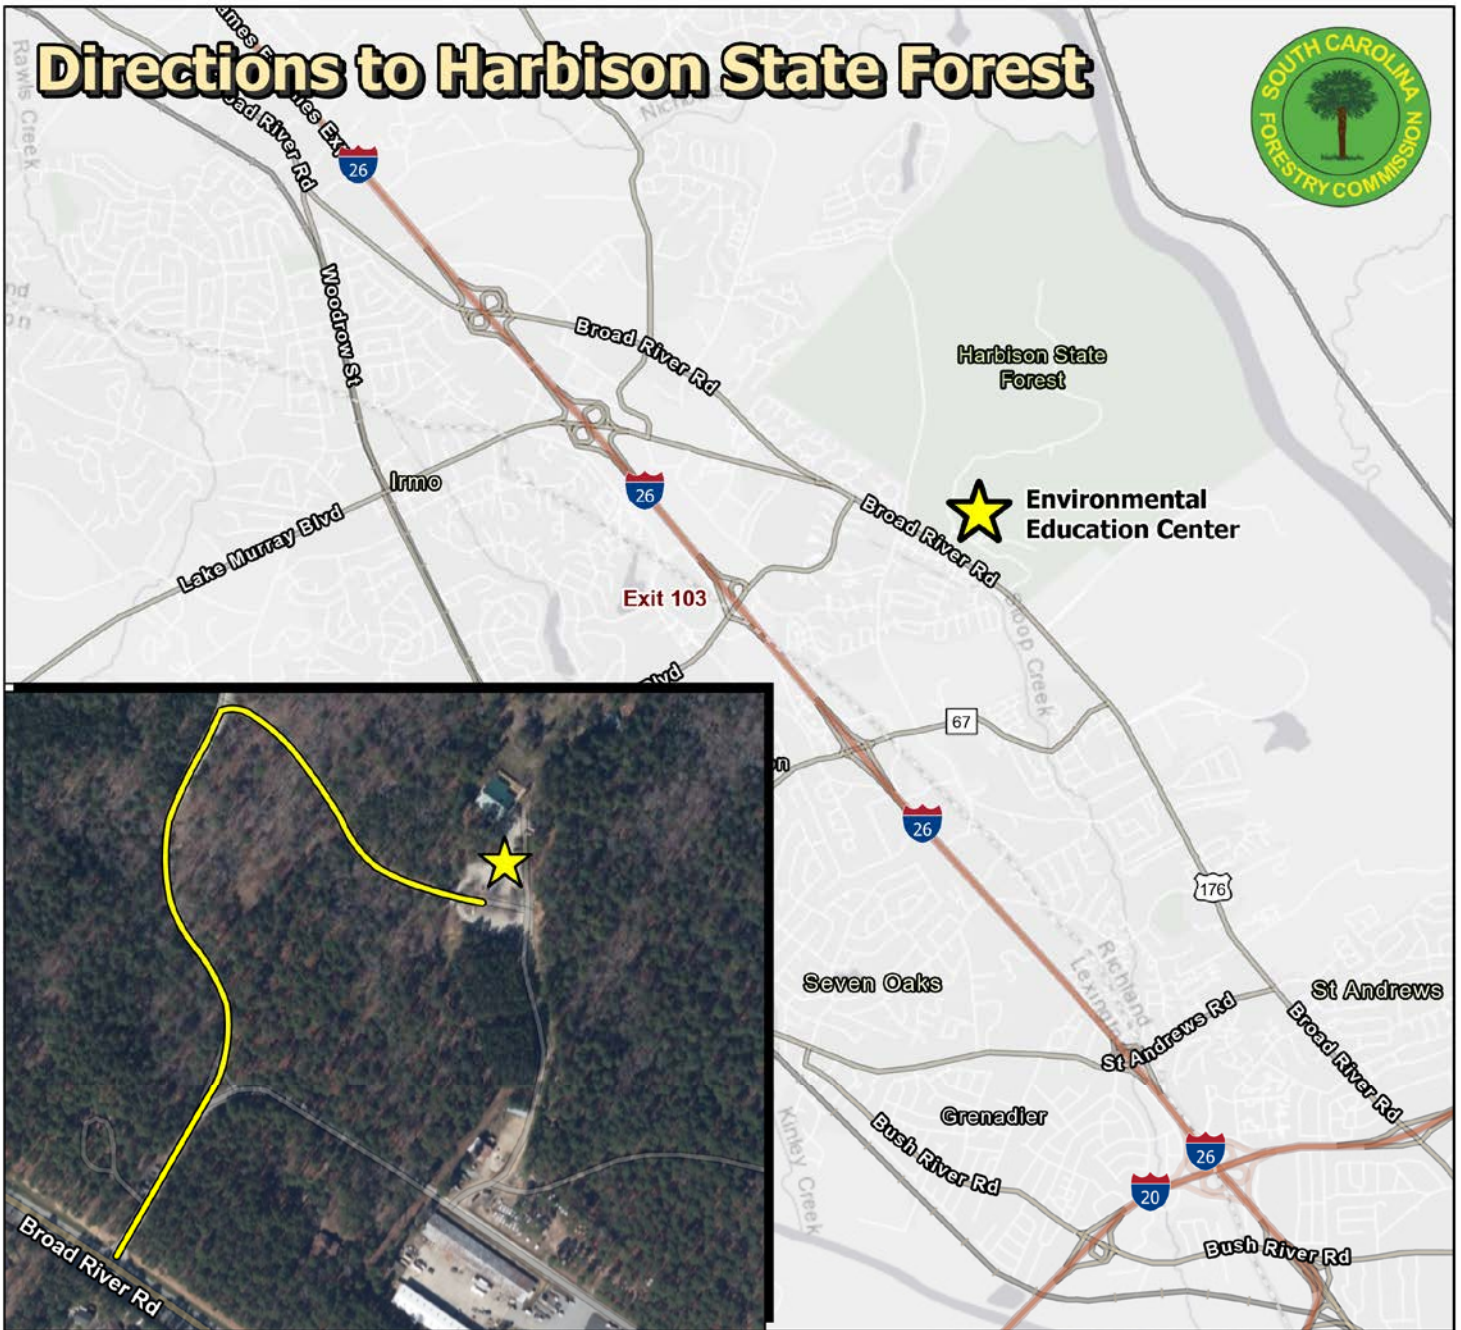

Directions to Harbison State Forest

To find Harbison State Forest, take I-26 to Exit #103 (Harbison Blvd.). Turn left at the light and proceed to Broad River Road. Turn right on Broad River Road - go through one traffic light. Turn left at the Harbison State Forest road sign.

To find the Environmental Education Center at Harbison State Forest, go past the front parking lot and bear left through the wooden gates (gravel road). Take the first right. This road will lead you to the parking lot of the Environmental Education Center (a large log cabin).

Harbison State Forest
5600 Broad River Road
Columbia, SC 29212

South Carolina
Forestry Commission